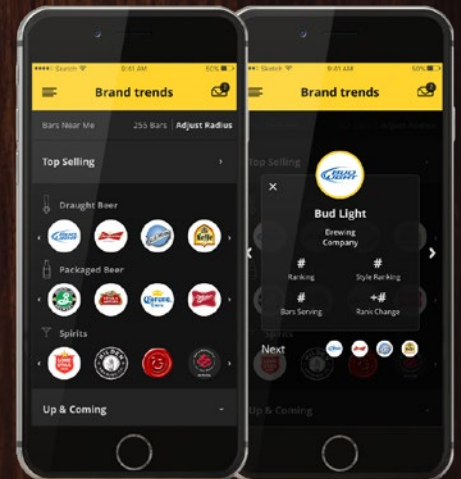

Get More Out of Your POS!

Start managing your business in real time with  BEVERAGE ANALYTICS
The most advanced analytics platform.

WeissBeenger

Get More Out of Your POS

Start using the most advanced analytics platform out there!

Welcome to the new Era!

All your business metrics in 1 screen. 1 click.

- ★ Your POS revenues by item
- ★ Average check size
- ★ Number of checks
- ★ Benchmark vs market trends
- ★ Real-time foot traffic analytics
- ★ Automatic smart recommendations for up-selling
- ★ Alerts

You vs. Others

Look around you.

- ★ Find best-selling items nearby
- ★ Compare your pricing to market trends
- ★ Get alerts for trendy up & coming items
- ★ Get beer and spirits brand rankings in your market

Connect your beer taps to the internet.

Upgrade to our IoT sensor kit and get access to your taps statistics in real time.

- ★ Get real-time beer volume per line by hour
- ★ Beer waste by shift
- ★ Giveaway alerts (POS vs draught)
- ★ Beer temperature
- ★ Beer quality alert
- ★ Sanitation reminder