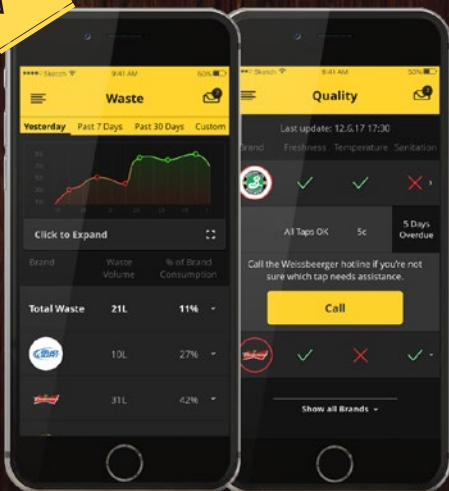

Get More Out of Your POS!

Start managing your business in real time with  BEVERAGE ANALYTICS
The most advanced analytics platform.

WeissBeenger

Get More Out of Your POS

Start using the most advanced analytics platform out there!

Welcome to the new Era!

All your business metrics in 1 screen. 1 click.

- ★ Your POS revenues by item
- ★ Average check size
- ★ Number of checks
- ★ Benchmark vs market trends
- ★ Real-time foot traffic analytics
- ★ Automatic smart recommendations for up-selling
- ★ Alerts

You vs. Others

Look around you.

- ★ Find best-selling items nearby
- ★ Compare your pricing to market trends
- ★ Get alerts for trendy up & coming items
- ★ Get beer and spirits brand rankings in your market

Connect your beer taps to the internet.

Upgrade to our IoT sensor kit and get access to your taps statistics in real time.

- ★ Get real-time beer volume per line by hour
- ★ Beer waste by shift
- ★ Giveaway alerts (POS vs draught)
- ★ Beer temperature
- ★ Beer quality alert
- ★ Sanitation reminder