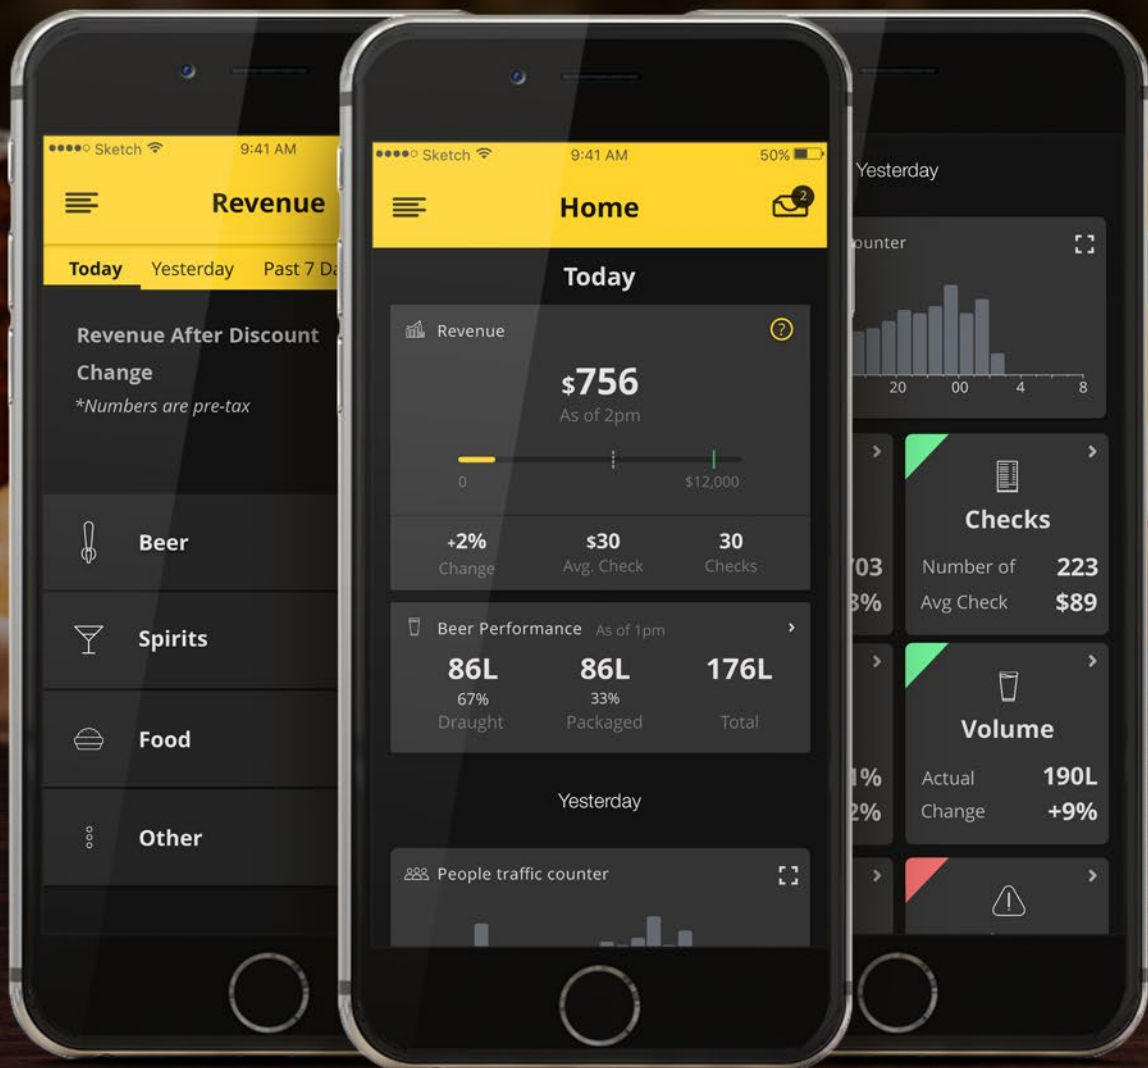

Get More Out of Your POS!

Start managing your business in real time with  BEVERAGE ANALYTICS
The most advanced analytics platform.

WeissBeenger

Get More Out of Your POS

Start using the most advanced analytics platform out there!

Welcome to the new Era!

All your business metrics in 1 screen. 1 click.

- ★ Your POS revenues by item
- ★ Average check size
- ★ Number of checks
- ★ Benchmark vs market trends
- ★ Real-time foot traffic analytics
- ★ Automatic smart recommendations for up-selling
- ★ Alerts

You vs. Others

Look around you.

- ★ Find best-selling items nearby
- ★ Compare your pricing to market trends
- ★ Get alerts for trendy up & coming items
- ★ Get beer and spirits brand rankings in your market

Connect your beer taps to the internet.

Upgrade to our IoT sensor kit and get access to your taps statistics in real time.

- ★ Get real-time beer volume per line by hour
- ★ Beer waste by shift
- ★ Giveaway alerts (POS vs draught)
- ★ Beer temperature
- ★ Beer quality alert
- ★ Sanitation reminder